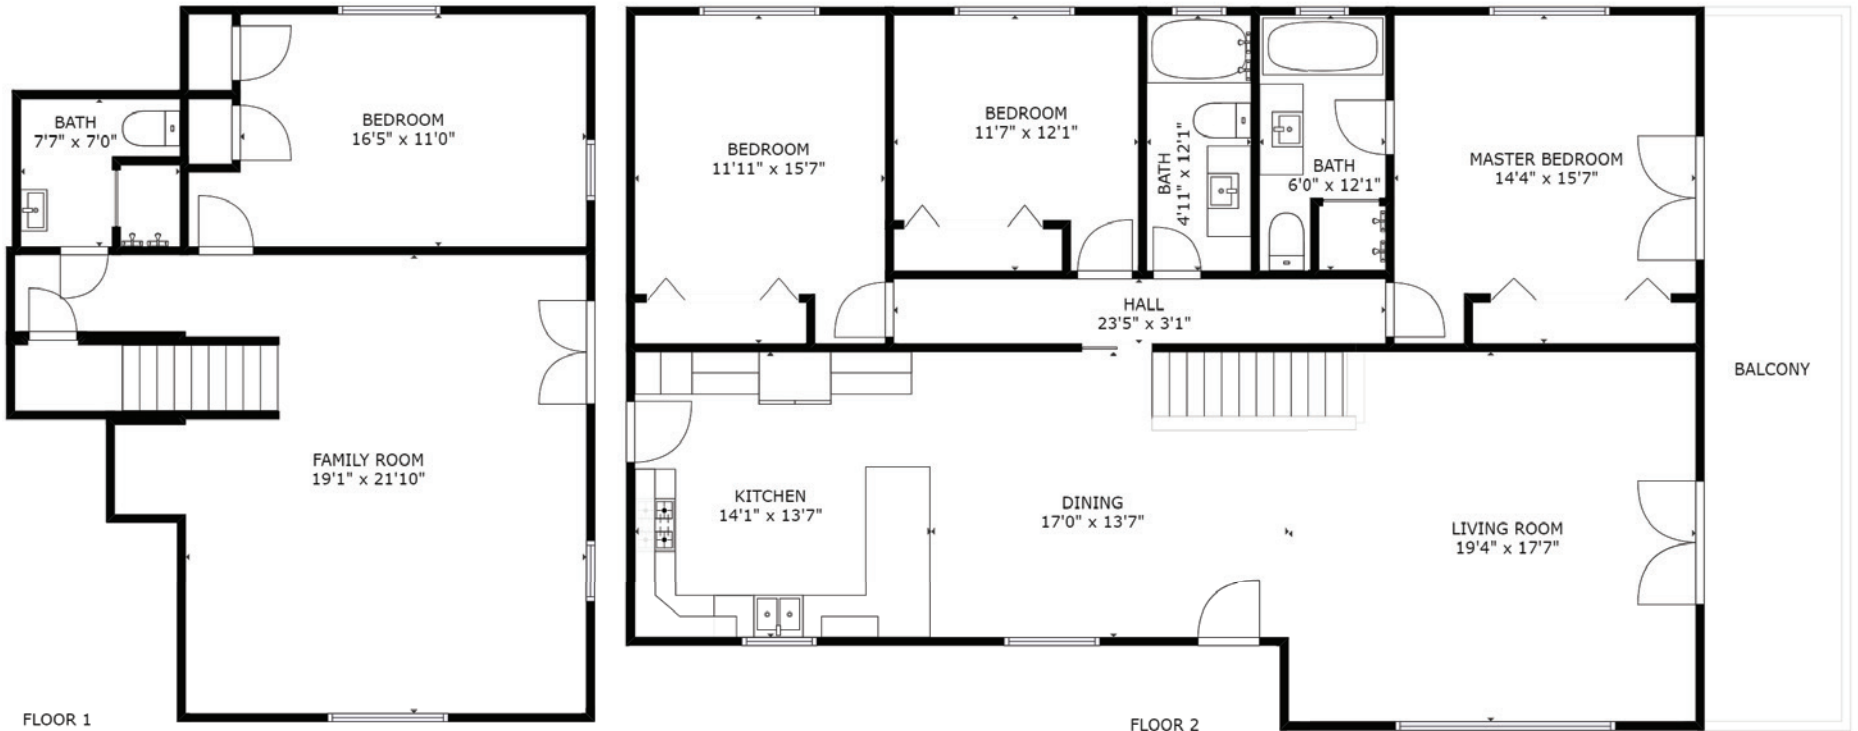

759 NORUMBEGA DRIVE | MONROVIA 91016

RANDY ABRAMS REALTOR®
CELL 626.222.3954
randya@podley.com | randyabrams.net
755 E. Route 66, Glendora 91740
CalBRE #01270584

759NorumbegaDrive.com

Podley Properties® does not guarantee the accuracy of room dimensions, square footage, lot size, or other information regarding the condition or features of the property provided by the seller or obtained from public records or other sources. Buyer is advised to verify that information through personal inspection with the appropriate professionals. Floor plan by EGPImaging, 323.928.2241. Information deemed reliable but not guaranteed. Equal Housing Opportunity. ©2017 Podley Properties. All rights reserved. Marketing materials produced by Podley Studio. 