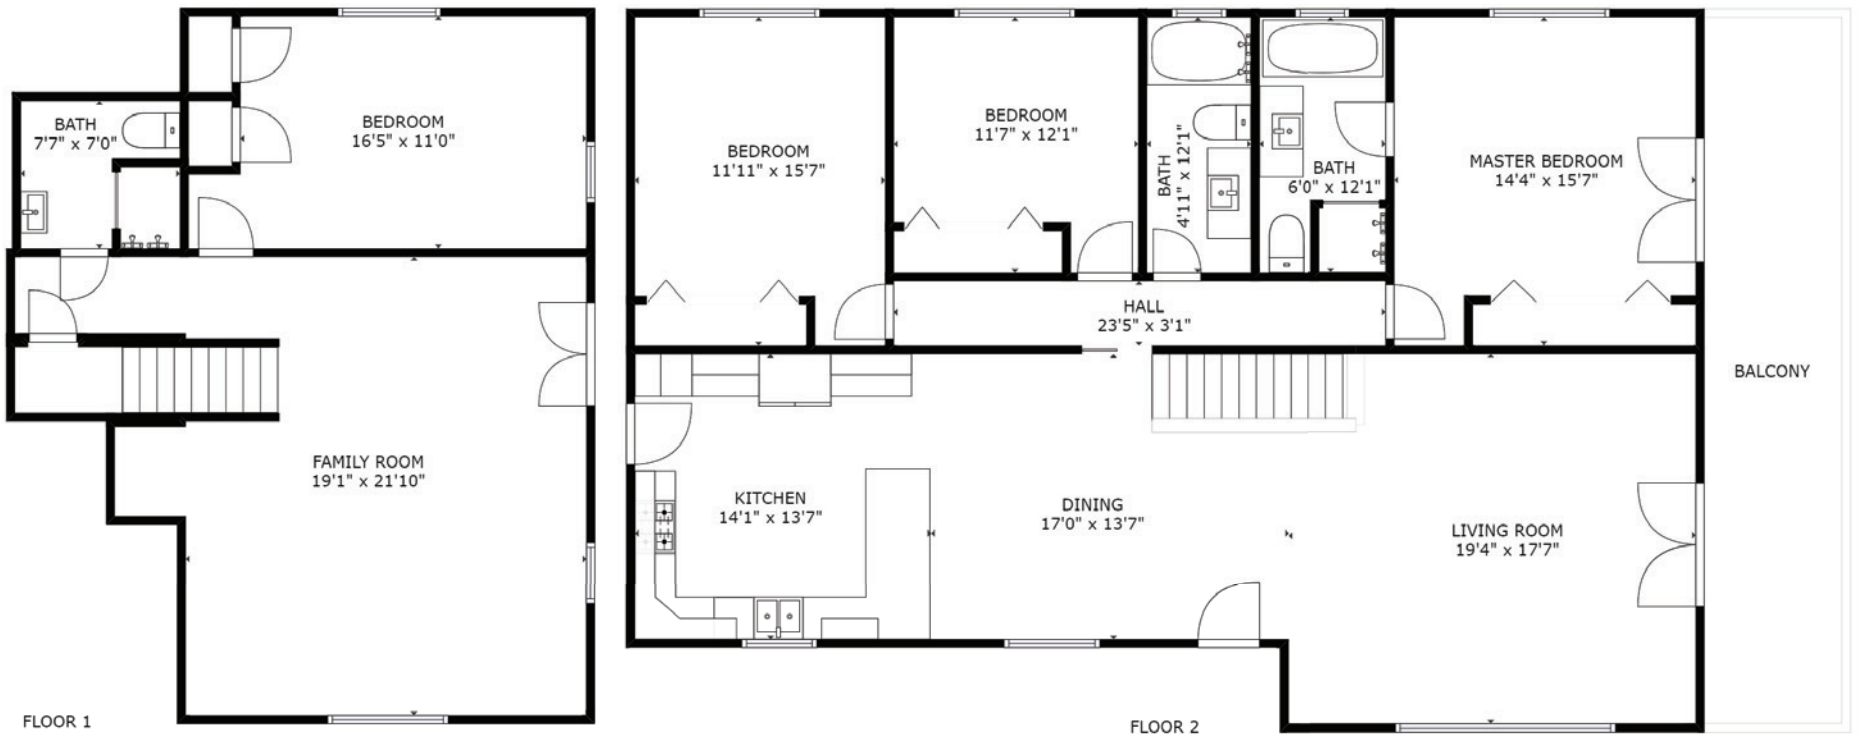

759 NORUMBEGA DRIVE | MONROVIA 91016

RANDY ABRAMS REALTOR®
CELL 626.222.3954
randya@podley.com | randyabrams.net
755 E. Route 66, Glendora 91740
CalBRE #01270584

759NorumbegaDrive.com

Podley Properties® does not guarantee the accuracy of room dimensions, square footage, lot size, or other information regarding the condition or features of the property provided by the seller or obtained from public records or other sources. Buyer is advised to verify that information through personal inspection with the appropriate professionals. Floor plan by EGPImaging, 323.928.2241. Information deemed reliable but not guaranteed. Equal Housing Opportunity. ©2017 Podley Properties. All rights reserved. Marketing materials produced by Podley Studio. 